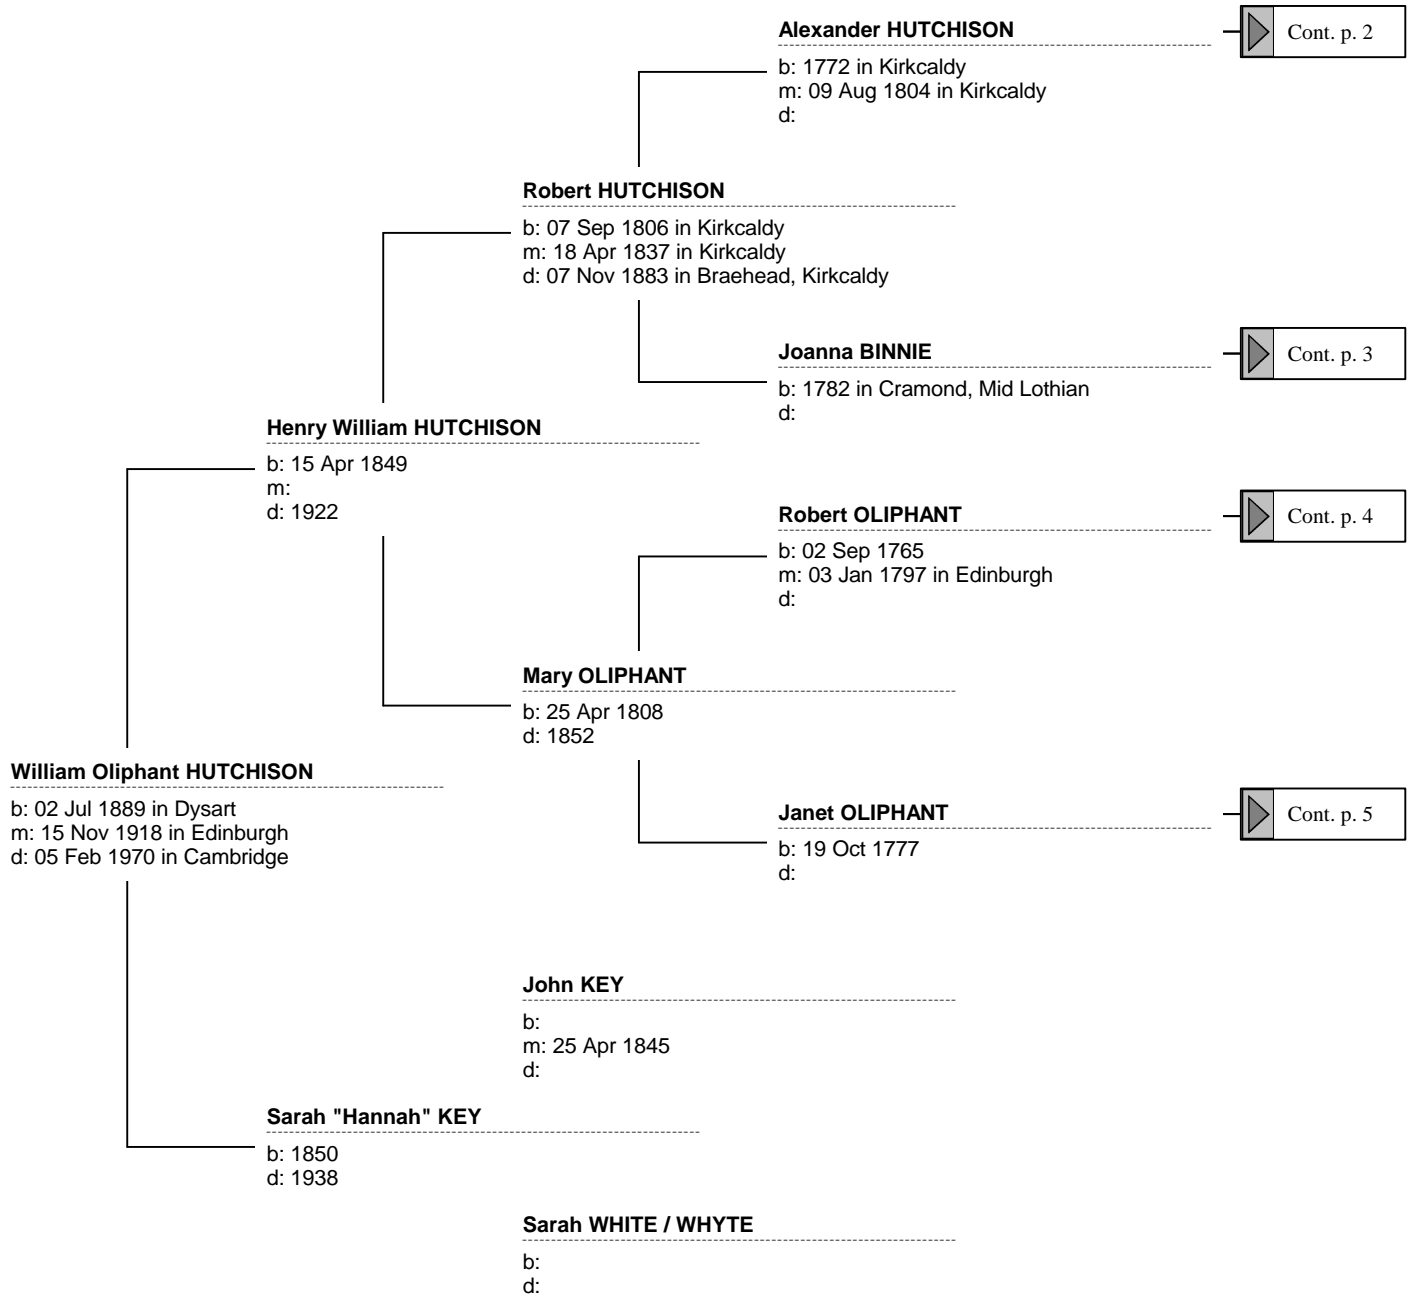

# Standard Pedigree Tree (1 of 5)

# Standard Pedigree Tree (2 of 5)

# Standard Pedigree Tree (3 of 5)

# Standard Pedigree Tree (5 of 5)

Cont. p. 1 

**Janet OLIPHANT**

b: 19 Oct 1777  
d:

**Henry OLIPHANT**

b: 1741  
m: 01 Dec 1766  
d:

**Christian BARKER**

b: 1741  
d: 02 Dec 1777