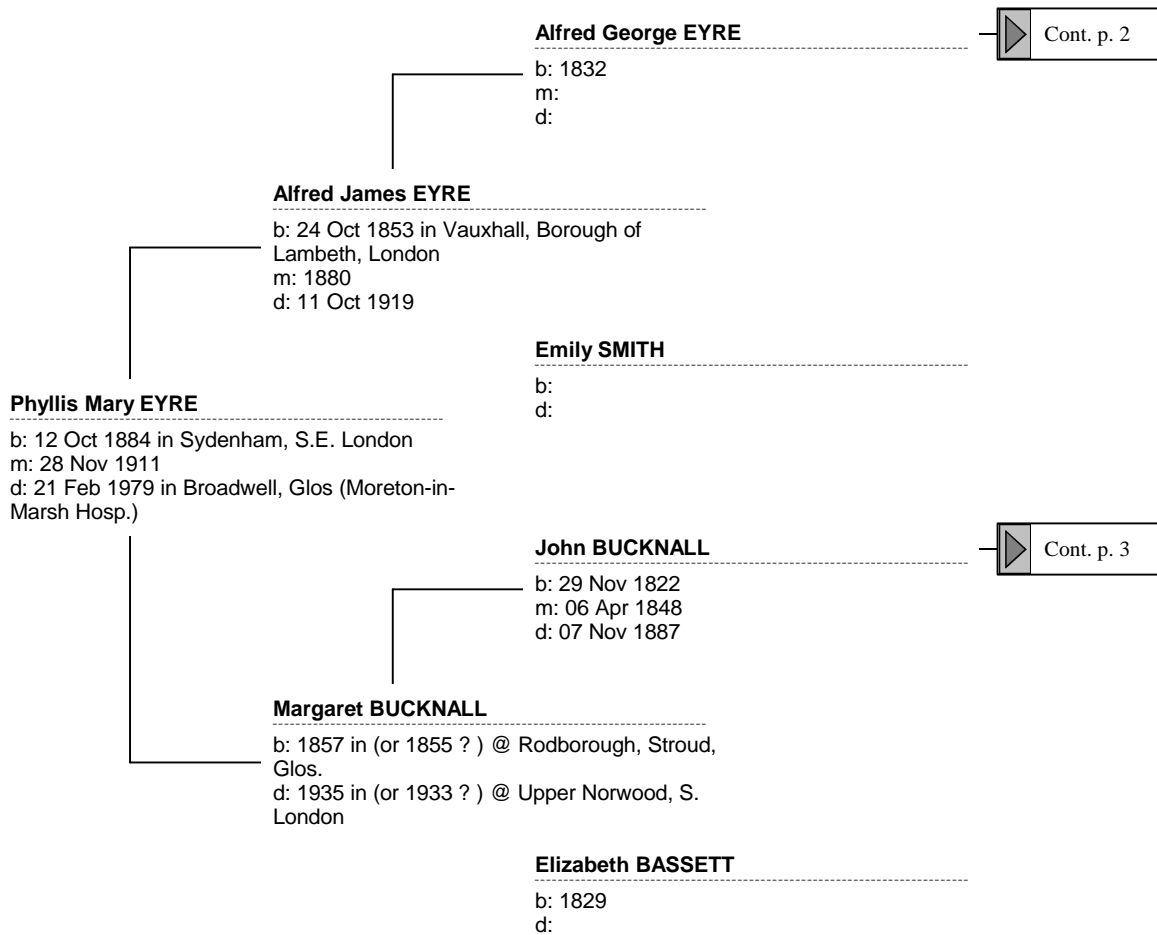

# Standard Pedigree Tree (1 of 3)

# Standard Pedigree Tree (2 of 3)

# Standard Pedigree Tree (3 of 3)

**Samuel BUCKNALL**

b: 1763  
m: 18 Apr 1790  
d: 1821

**Edwin BUCKNALL**

b: 1791  
m: 26 Jan 1822  
d: 23 Nov 1869

**Stephen CLISSOLD**

b:  
m:  
d:

**Ann CLISSOLD**

b: 1765  
d: 1827

**John BUCKNALL**

b: 29 Nov 1822  
m: 06 Apr 1848  
d: 07 Nov 1887

**Mary WATT**

b:  
d: 1789

**Mary KING**

b:  
d: 05 Aug 1874

Cont. p. 1